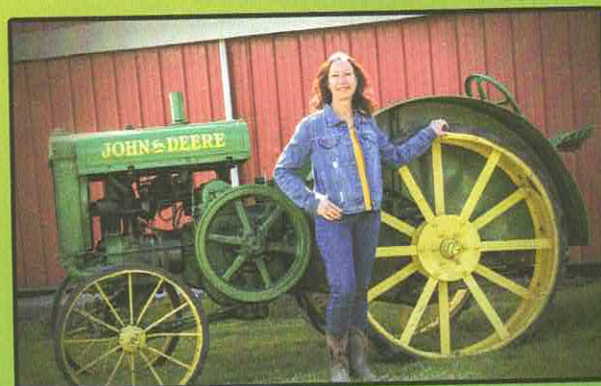

Laurie Angus, 2020 Grand Marshall